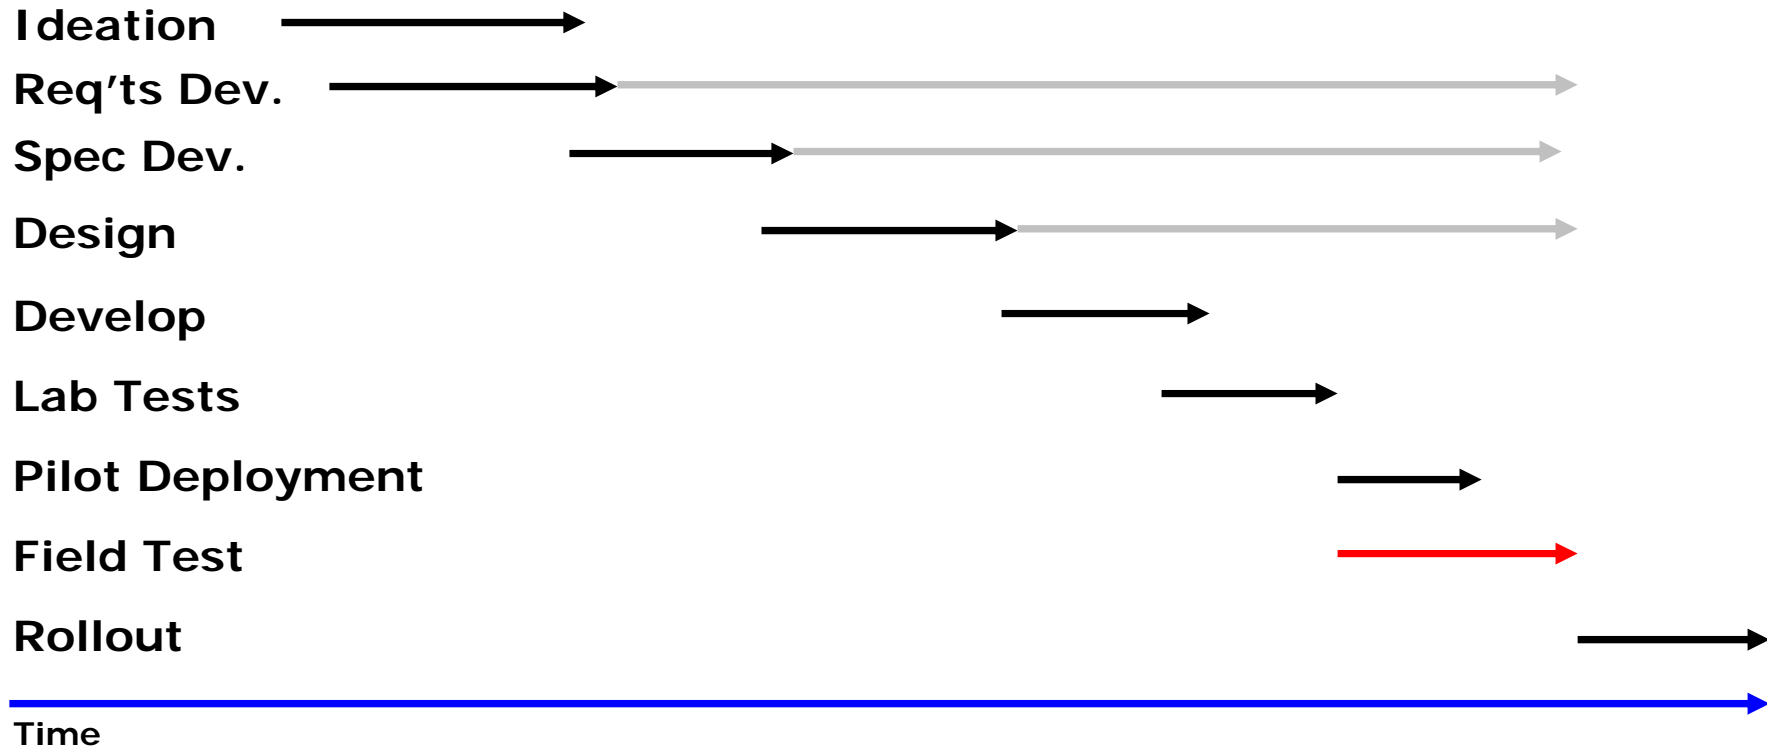

Where are we now?

Approximate Product Life Cycle